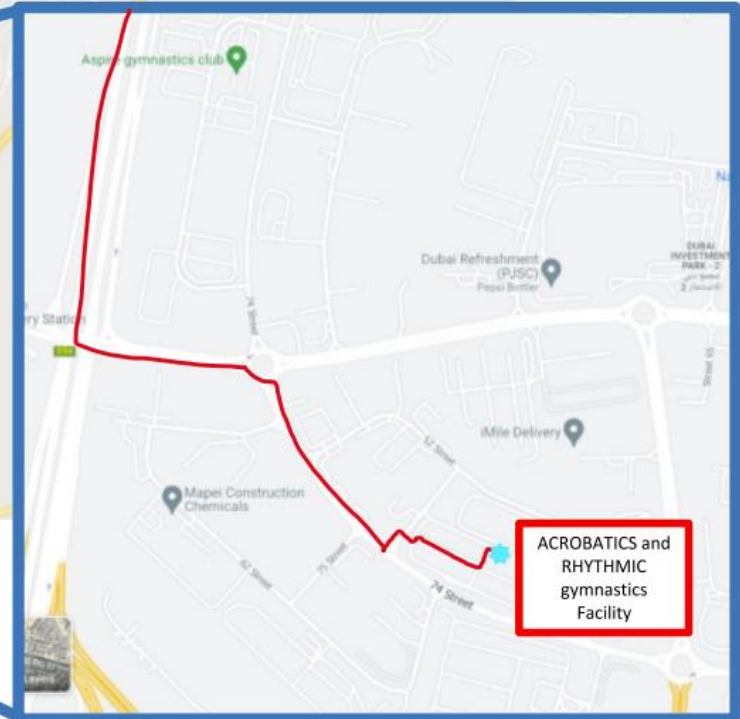

Aspire Acrobatics and Rhythmic Gymnastics facility in DIP

- **Coming from E311 (Sheikh Mohamed Bin Zayed Rd) – RED ROAD:**
- Take Al Yalays Road D57 direction E611 (Emirates Road)
- On Al Yalays Road: just after the first Roundabout stay right to take the exit direction Al Nahyan/Expo road
- Take Al Nahyan/Expo Exit direction DIP - Abu Dhabi
- Go straight pass under the first bridge
- Take the 1st exit which takes you on the 2nd bridge, turn left when you reach at the top of the bridge - there are traffic lights at the top.
- At the 1st roundabout take the 1st exit right
- Take the 2nd road left
- Immediately enter the FIRST gate on your right side. Turn left after entering the gate, follow a 90 degree turn and keep the first warehouse block on your right side – there is a wall on your right side. Drive to the next warehouse block and Aspire is located at the beginning of the 2nd block.